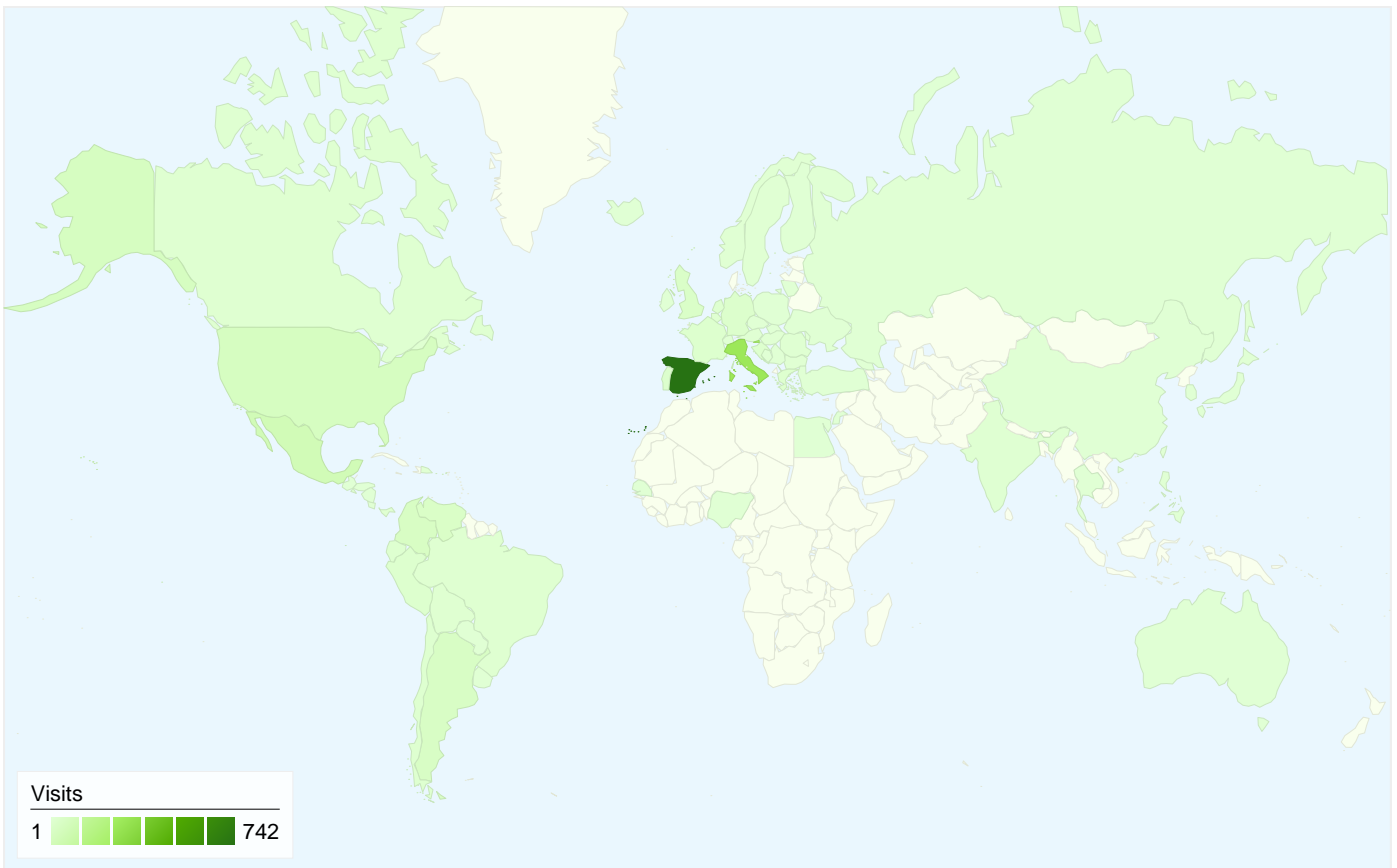

**783 visits came from 51 countries/territories**

Site Usage

Country/Territory	Visits	Pages/Visit	Avg. Time on Site	% New Visits	Bounce Rate
<b>Spain</b>	<b>465</b>	6.54	00:04:15	39.35%	22.37%
<b>Italy</b>	<b>77</b>	7.99	00:03:54	54.55%	16.88%
<b>Slovenia</b>	<b>66</b>	6.41	00:05:26	33.33%	19.70%
<b>Peru</b>	<b>15</b>	2.27	00:01:35	86.67%	60.00%
<b>United States</b>	<b>13</b>	1.31	00:00:52	100.00%	76.92%
<b>Mexico</b>	<b>11</b>	2.91	00:03:03	90.91%	45.45%
<b>Belgium</b>	<b>11</b>	3.18	00:01:48	72.73%	63.64%
<b>Chile</b>	<b>10</b>	1.40	00:03:06	80.00%	90.00%
<b>Colombia</b>	<b>9</b>	5.00	00:04:24	88.89%	44.44%
<b>Argentina</b>	<b>9</b>	2.22	00:02:21	100.00%	66.67%

1 - 10 of 51

**1,774 visits came from 74 countries/territories**

Site Usage

Country/Territory	Visits	Pages/Visit	Avg. Time on Site	% New Visits	Bounce Rate
<b>Visits</b> <b>1,774</b> % of Site Total: 100.00%	<b>Pages/Visit</b> <b>4.63</b> Site Avg: 4.63 (0.00%)	<b>Avg. Time on Site</b> <b>00:02:51</b> Site Avg: 00:02:51 (0.00%)	<b>% New Visits</b> <b>72.32%</b> Site Avg: 72.21% (0.16%)	<b>Bounce Rate</b> <b>40.19%</b> Site Avg: 40.19% (0.00%)	
Spain	742	5.36	00:03:16	62.67%	29.92%
Italy	274	5.67	00:03:37	76.28%	32.48%
Slovenia	225	4.03	00:02:55	59.11%	42.67%
Mexico	66	4.44	00:05:10	89.39%	53.03%
United States	43	1.44	00:00:09	100.00%	88.37%
Colombia	38	1.63	00:01:28	94.74%	71.05%
Argentina	35	3.54	00:00:52	91.43%	62.86%
Venezuela	30	1.70	00:01:05	96.67%	80.00%
United Kingdom	28	5.36	00:02:11	78.57%	32.14%
Germany	20	5.80	00:01:41	90.00%	30.00%