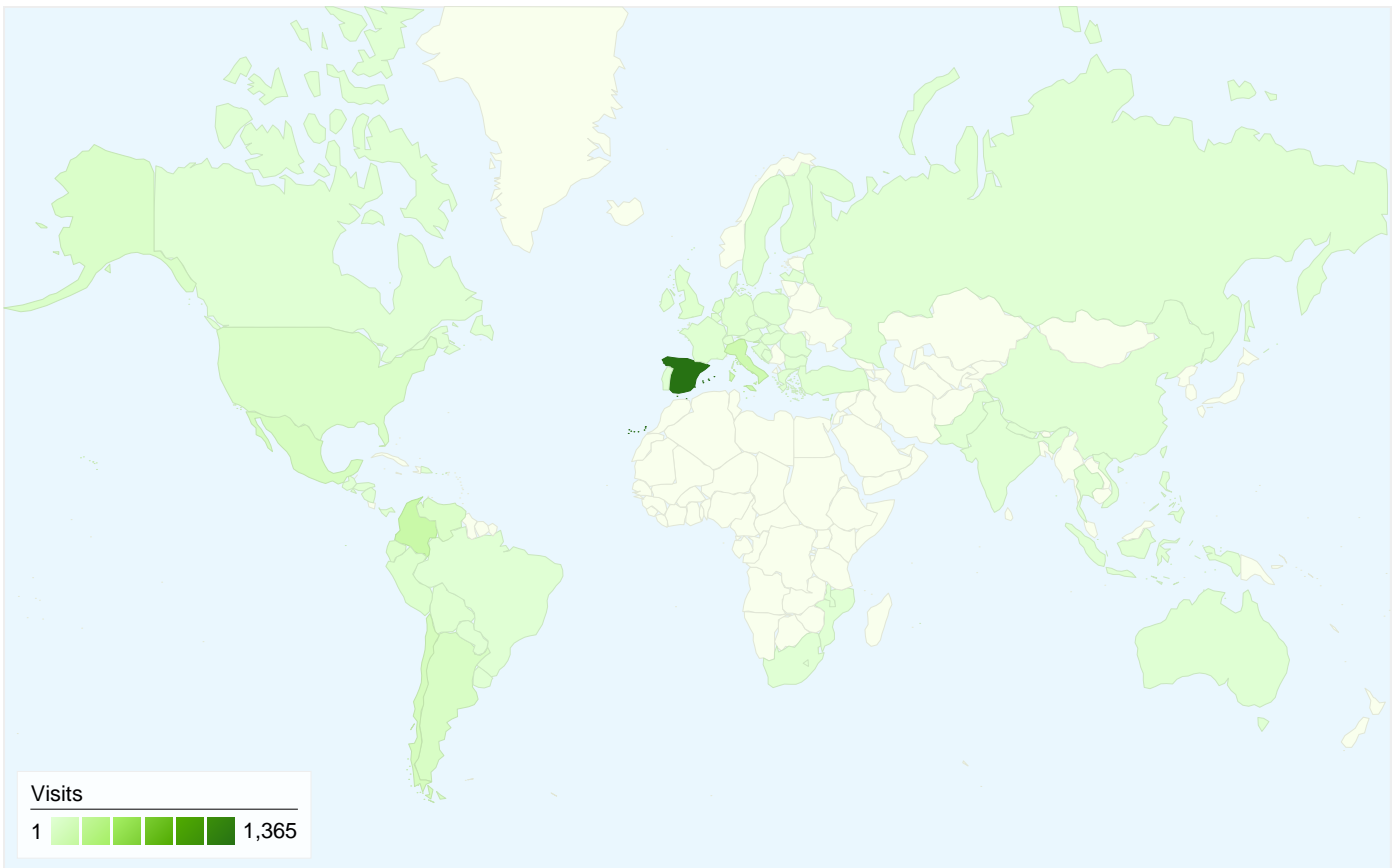

1 - 10 of 72

2,299 visits came from 74 countries/territories

Site Usage

Country/Territory	Visits	Pages/Visit	Avg. Time on Site	% New Visits	Bounce Rate
Spain	1,297	3.54	00:02:38	63.84%	45.18%
Italy	194	5.35	00:03:12	84.54%	33.51%
Slovenia	114	3.09	00:02:02	56.14%	52.63%
Colombia	87	1.45	00:01:31	94.25%	80.46%
Mexico	69	1.58	00:02:04	92.75%	73.91%
Chile	47	1.32	00:01:29	87.23%	80.85%
Argentina	37	2.81	00:02:19	83.78%	62.16%
France	36	5.78	00:06:54	50.00%	30.56%
United States	32	1.47	00:01:40	96.88%	78.12%
Venezuela	31	1.29	00:00:45	90.32%	83.87%

1 - 10 of 74

2,411 visits came from 66 countries/territories

Site Usage

Country/Territory	Visits	Pages/Visit	Avg. Time on Site	% New Visits	Bounce Rate
Spain	1,365	3.20	00:02:40	52.31%	52.53%
Colombia	181	1.39	00:00:56	95.58%	83.98%
Italy	146	4.03	00:02:12	78.08%	50.00%
Chile	91	1.30	00:00:07	96.70%	86.81%
Mexico	81	1.46	00:00:57	95.06%	82.72%
Slovenia	73	4.00	00:01:54	73.97%	46.58%
Argentina	63	1.70	00:01:26	87.30%	69.84%
United States	49	2.71	00:00:38	89.80%	67.35%
Venezuela	46	1.15	00:00:21	93.48%	86.96%
Ecuador	38	1.79	00:00:42	94.74%	78.95%