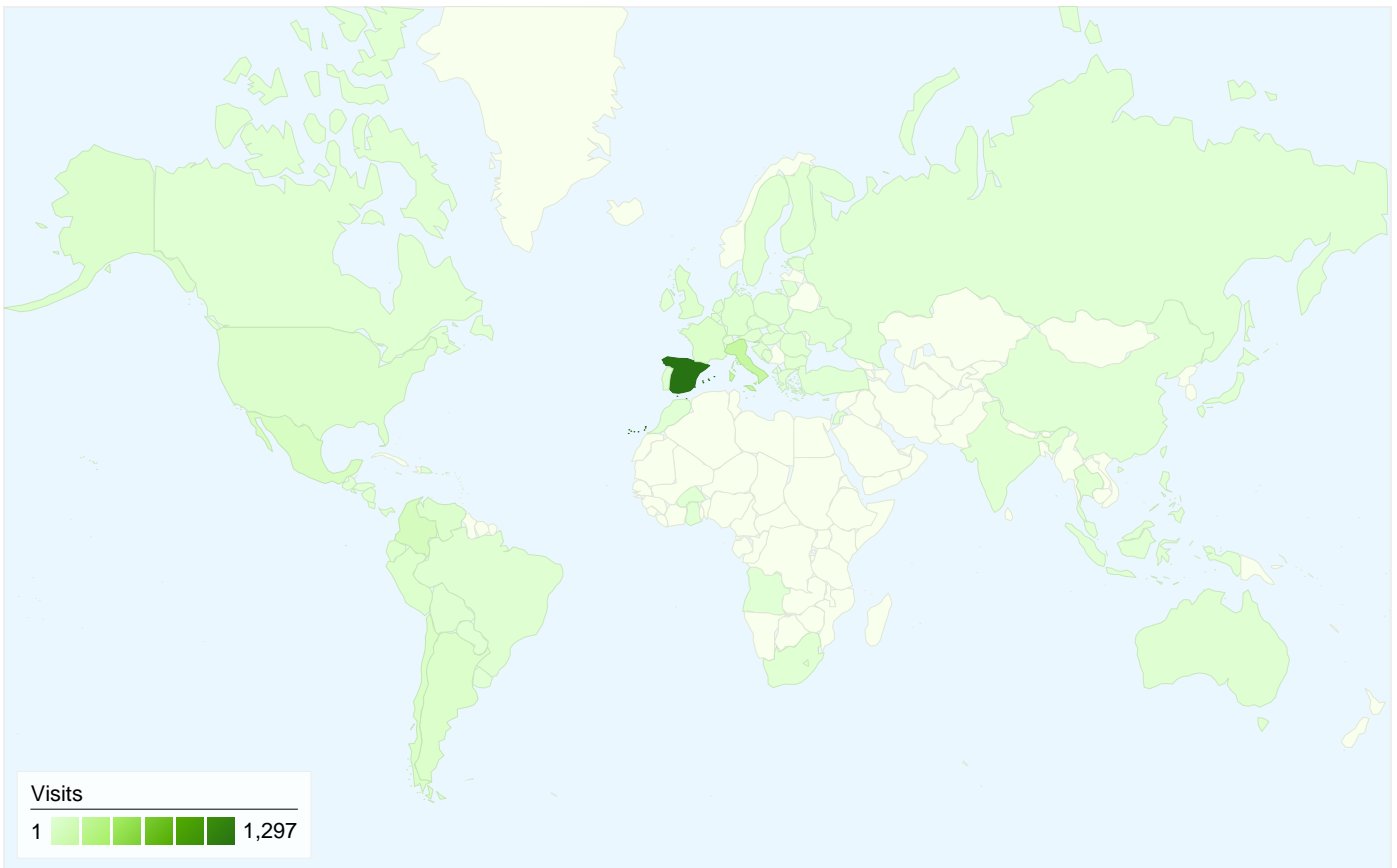

2,299 visits came from 74 countries/territories

Site Usage

Country/Territory	Visits	Pages/Visit	Avg. Time on Site	% New Visits	Bounce Rate
Spain	1,297	3.54	00:02:38	63.84%	45.18%
Italy	194	5.35	00:03:12	84.54%	33.51%
Slovenia	114	3.09	00:02:02	56.14%	52.63%
Colombia	87	1.45	00:01:31	94.25%	80.46%
Mexico	69	1.58	00:02:04	92.75%	73.91%
Chile	47	1.32	00:01:29	87.23%	80.85%
Argentina	37	2.81	00:02:19	83.78%	62.16%
France	36	5.78	00:06:54	50.00%	30.56%
United States	32	1.47	00:01:40	96.88%	78.12%
Venezuela	31	1.29	00:00:45	90.32%	83.87%

1 - 10 of 74