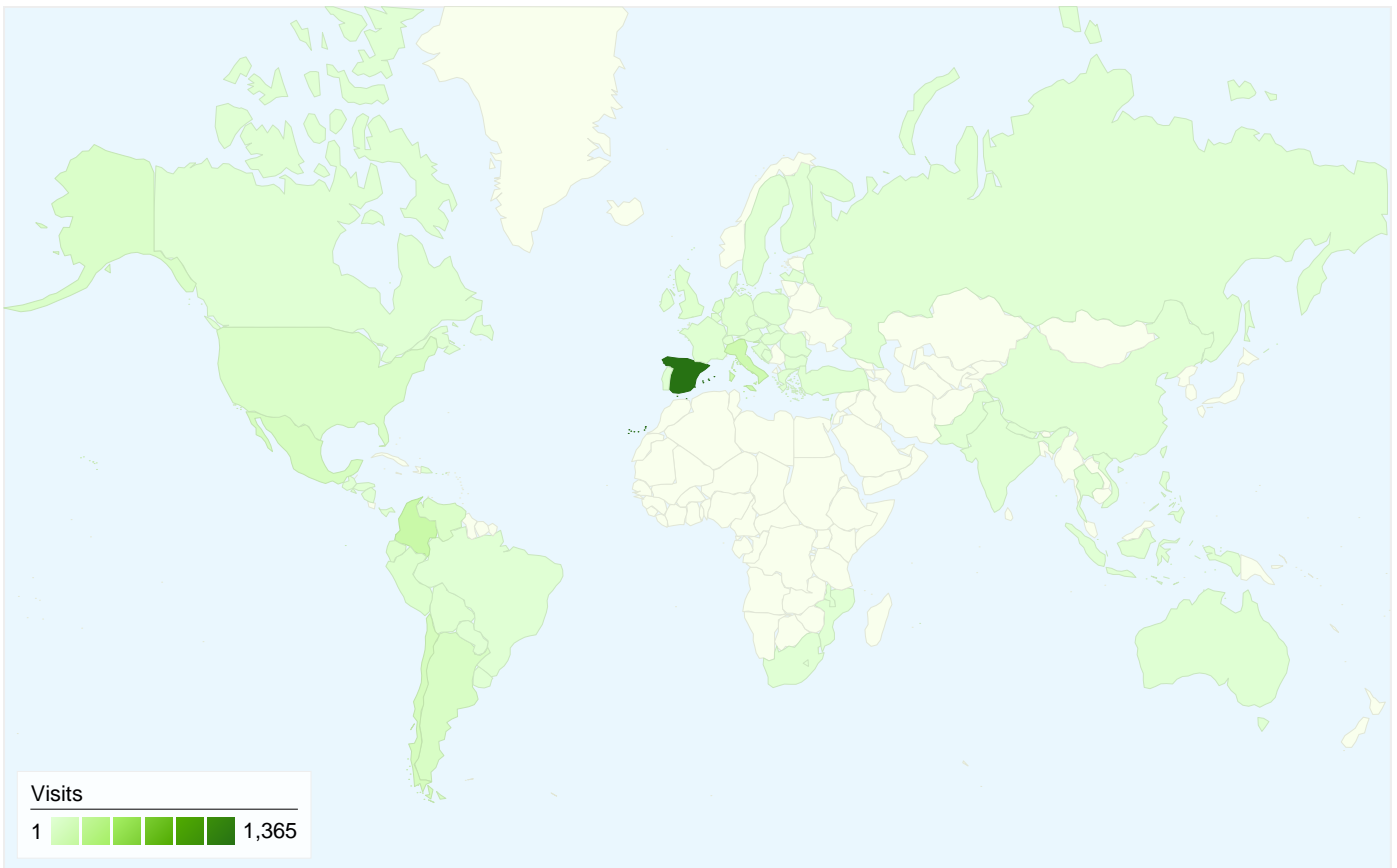

2,411 visits came from 66 countries/territories

Site Usage

Visits	Pages/Visit	Avg. Time on Site	% New Visits	Bounce Rate	
2,411 % of Site Total: 100.00%	2.83 Site Avg: 2.83 (0.00%)	00:02:00 Site Avg: 00:02:00 (0.00%)	67.57% Site Avg: 67.52% (0.06%)	60.31% Site Avg: 60.31% (0.00%)	
Country/Territory	Visits	Pages/Visit	Avg. Time on Site	% New Visits	Bounce Rate
Spain	1,365	3.20	00:02:40	52.31%	52.53%
Colombia	181	1.39	00:00:56	95.58%	83.98%
Italy	146	4.03	00:02:12	78.08%	50.00%
Chile	91	1.30	00:00:07	96.70%	86.81%
Mexico	81	1.46	00:00:57	95.06%	82.72%
Slovenia	73	4.00	00:01:54	73.97%	46.58%
Argentina	63	1.70	00:01:26	87.30%	69.84%
United States	49	2.71	00:00:38	89.80%	67.35%
Venezuela	46	1.15	00:00:21	93.48%	86.96%
Ecuador	38	1.79	00:00:42	94.74%	78.95%

1 - 10 of 66