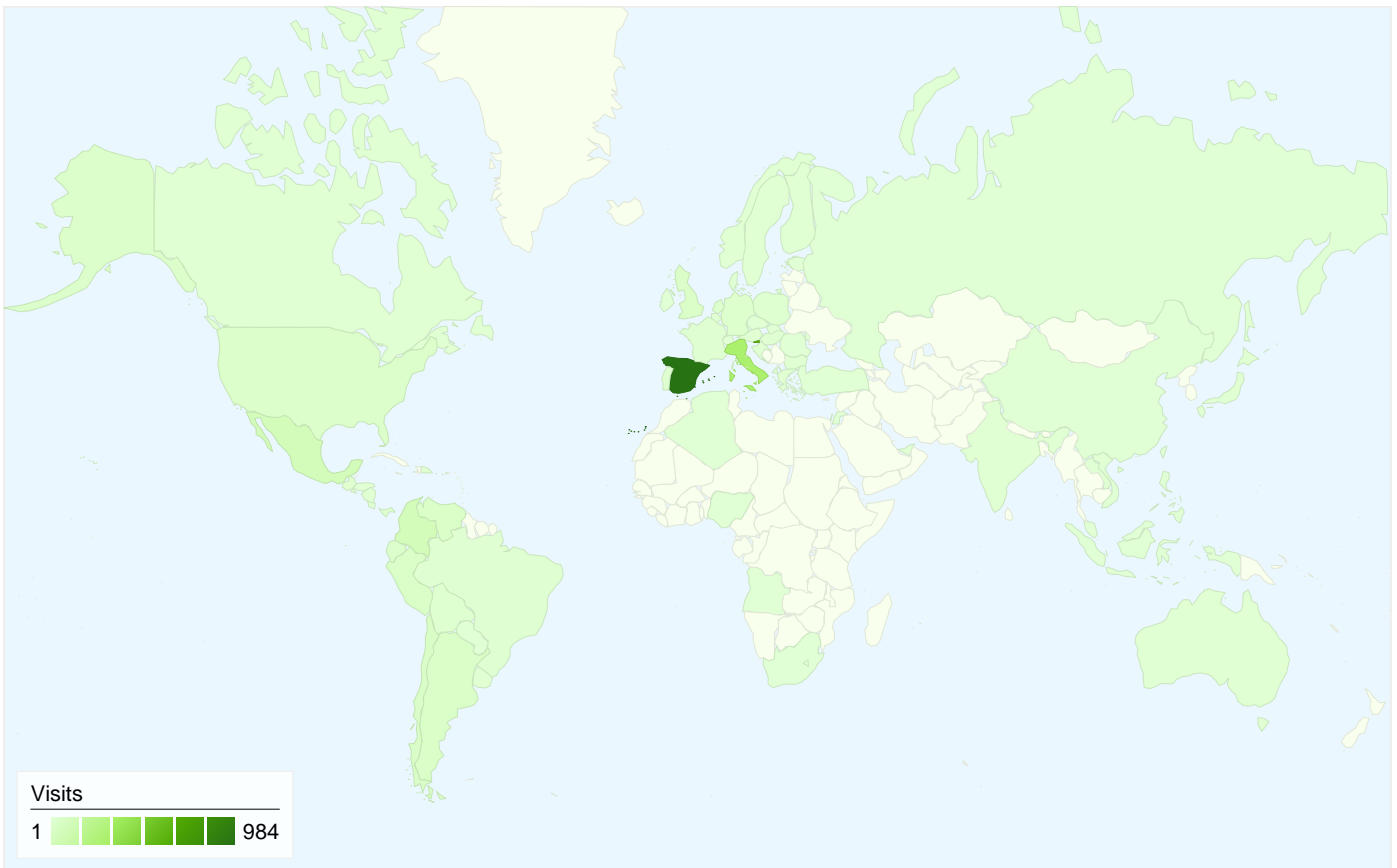

1 - 10 of 51

**1,774 visits came from 74 countries/territories**

Site Usage

Country/Territory	Visits	Pages/Visit	Avg. Time on Site	% New Visits	Bounce Rate
<b>Visits</b> <b>1,774</b> % of Site Total: 100.00%	<b>Pages/Visit</b> <b>4.63</b> Site Avg: 4.63 (0.00%)	<b>Avg. Time on Site</b> <b>00:02:51</b> Site Avg: 00:02:51 (0.00%)	<b>% New Visits</b> <b>72.32%</b> Site Avg: 72.21% (0.16%)	<b>Bounce Rate</b> <b>40.19%</b> Site Avg: 40.19% (0.00%)	
Spain	742	5.36	00:03:16	62.67%	29.92%
Italy	274	5.67	00:03:37	76.28%	32.48%
Slovenia	225	4.03	00:02:55	59.11%	42.67%
Mexico	66	4.44	00:05:10	89.39%	53.03%
United States	43	1.44	00:00:09	100.00%	88.37%
Colombia	38	1.63	00:01:28	94.74%	71.05%
Argentina	35	3.54	00:00:52	91.43%	62.86%
Venezuela	30	1.70	00:01:05	96.67%	80.00%
United Kingdom	28	5.36	00:02:11	78.57%	32.14%
Germany	20	5.80	00:01:41	90.00%	30.00%

1 - 10 of 74

**2,583 visits came from 72 countries/territories**

Site Usage

Country/Territory	Visits	Pages/Visit	Avg. Time on Site	% New Visits	Bounce Rate
<b>Visits</b> <b>2,583</b> % of Site Total: 100.00%	<b>Pages/Visit</b> <b>3.81</b> Site Avg: 3.81 (0.00%)	<b>Avg. Time on Site</b> <b>00:02:24</b> Site Avg: 00:02:24 (0.00%)	<b>% New Visits</b> <b>56.56%</b> Site Avg: 56.60% (-0.07%)	<b>Bounce Rate</b> <b>54.47%</b> Site Avg: 54.47% (0.00%)	
Spain	984	3.81	00:02:56	57.93%	39.23%
Slovenia	622	2.87	00:01:52	9.49%	73.79%
Italy	301	5.18	00:02:59	75.42%	33.55%
Colombia	78	1.49	00:00:35	97.44%	89.74%
Mexico	76	1.96	00:02:01	89.47%	77.63%
Chile	42	1.93	00:01:31	95.24%	78.57%
Peru	40	1.58	00:01:39	97.50%	77.50%
Argentina	37	2.43	00:00:41	94.59%	67.57%
Venezuela	37	1.38	00:01:01	97.30%	86.49%
United Kingdom	34	4.41	00:02:11	58.82%	35.29%