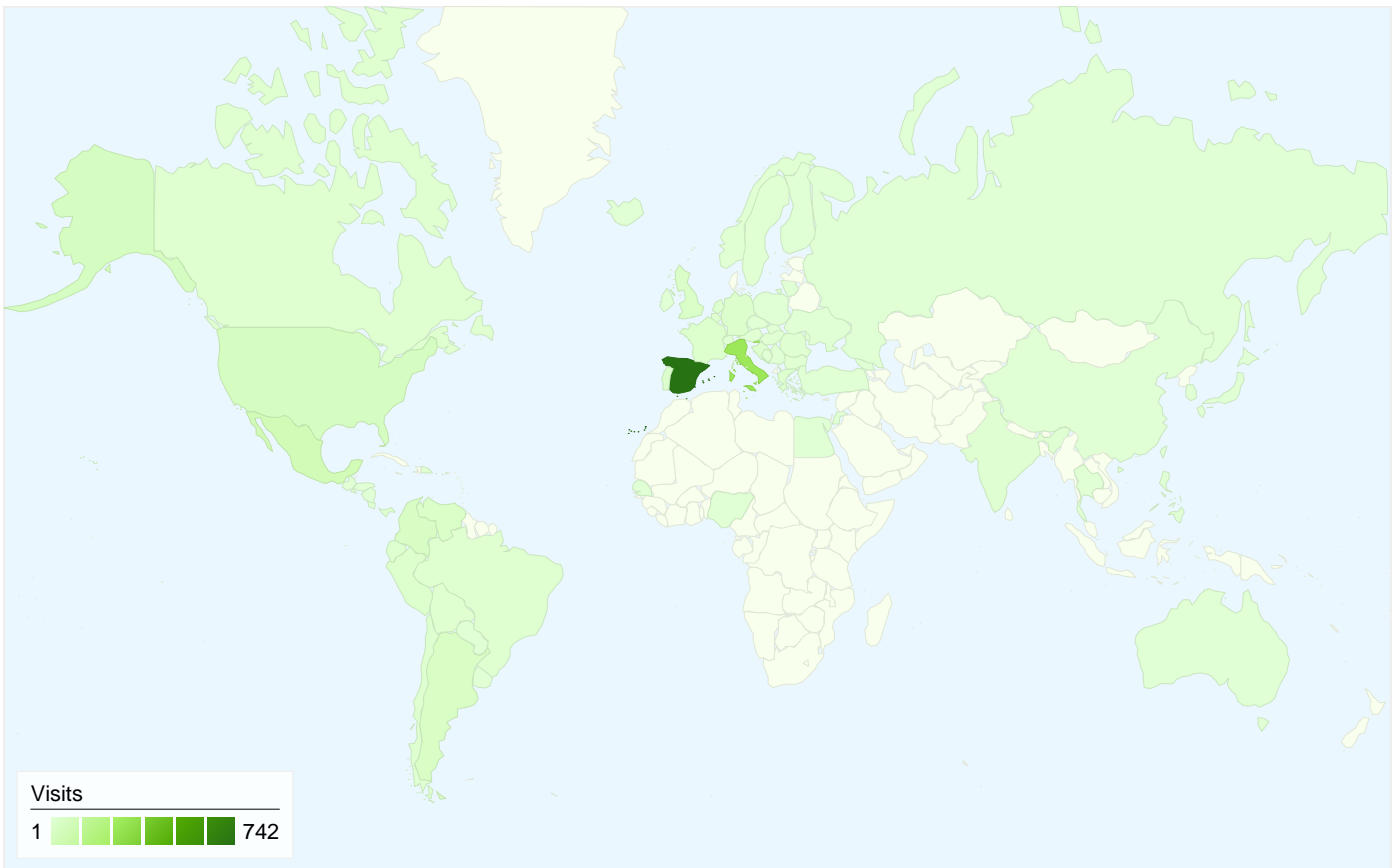

783 visits came from 51 countries/territories

Site Usage

Country/Territory	Visits	Pages/Visit	Avg. Time on Site	% New Visits	Bounce Rate
Spain	465	6.54	00:04:15	39.35%	22.37%
Italy	77	7.99	00:03:54	54.55%	16.88%
Slovenia	66	6.41	00:05:26	33.33%	19.70%
Peru	15	2.27	00:01:35	86.67%	60.00%
United States	13	1.31	00:00:52	100.00%	76.92%
Mexico	11	2.91	00:03:03	90.91%	45.45%
Belgium	11	3.18	00:01:48	72.73%	63.64%
Chile	10	1.40	00:03:06	80.00%	90.00%
Colombia	9	5.00	00:04:24	88.89%	44.44%
Argentina	9	2.22	00:02:21	100.00%	66.67%

1 - 10 of 51

1,774 visits came from 74 countries/territories

Site Usage

Country/Territory	Visits	Pages/Visit	Avg. Time on Site	% New Visits	Bounce Rate
Spain	742	5.36	00:03:16	62.67%	29.92%
Italy	274	5.67	00:03:37	76.28%	32.48%
Slovenia	225	4.03	00:02:55	59.11%	42.67%
Mexico	66	4.44	00:05:10	89.39%	53.03%
United States	43	1.44	00:00:09	100.00%	88.37%
Colombia	38	1.63	00:01:28	94.74%	71.05%
Argentina	35	3.54	00:00:52	91.43%	62.86%
Venezuela	30	1.70	00:01:05	96.67%	80.00%
United Kingdom	28	5.36	00:02:11	78.57%	32.14%
Germany	20	5.80	00:01:41	90.00%	30.00%

1 - 10 of 74

2,411 visits came from 66 countries/territories

Site Usage

Country/Territory	Visits	Pages/Visit	Avg. Time on Site	% New Visits	Bounce Rate
Spain	1,365	3.20	00:02:40	52.31%	52.53%
Colombia	181	1.39	00:00:56	95.58%	83.98%
Italy	146	4.03	00:02:12	78.08%	50.00%
Chile	91	1.30	00:00:07	96.70%	86.81%
Mexico	81	1.46	00:00:57	95.06%	82.72%
Slovenia	73	4.00	00:01:54	73.97%	46.58%
Argentina	63	1.70	00:01:26	87.30%	69.84%
United States	49	2.71	00:00:38	89.80%	67.35%
Venezuela	46	1.15	00:00:21	93.48%	86.96%
Ecuador	38	1.79	00:00:42	94.74%	78.95%