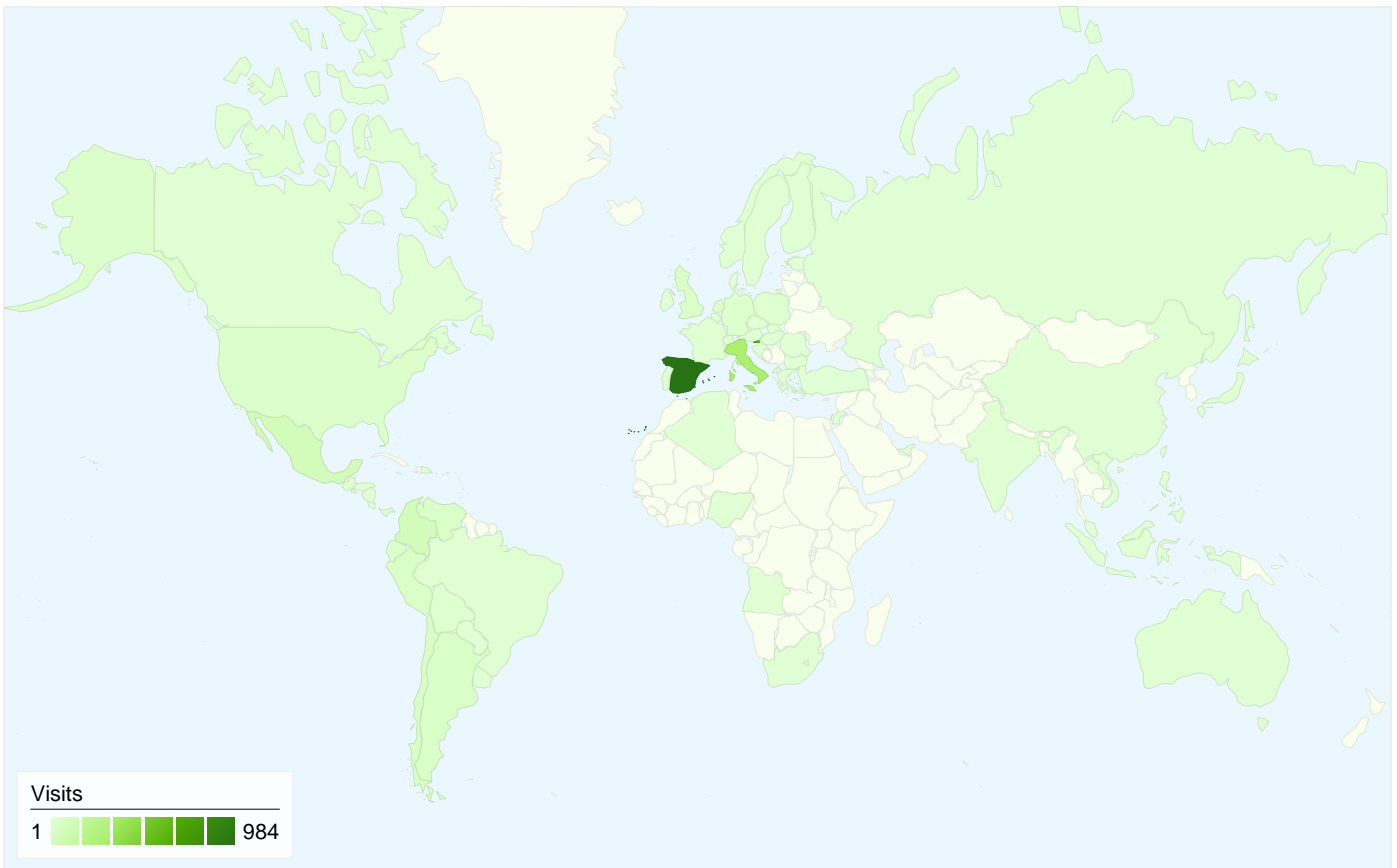

2,583 visits came from 72 countries/territories

Site Usage

Country/Territory	Visits	Pages/Visit	Avg. Time on Site	% New Visits	Bounce Rate
<table border="0" style="width:100%"> <tr> <td style="width:20%"> Visits 2,583 % of Site Total: 100.00% </td> <td style="width:20%"> Pages/Visit 3.81 Site Avg: 3.81 (0.00%) </td> <td style="width:20%"> Avg. Time on Site 00:02:24 Site Avg: 00:02:24 (0.00%) </td> <td style="width:20%"> % New Visits 56.56% Site Avg: 56.60% (-0.07%) </td> <td style="width:20%"> Bounce Rate 54.47% Site Avg: 54.47% (0.00%) </td> </tr> </table>					
Spain	984	3.81	00:02:56	57.93%	39.23%
Slovenia	622	2.87	00:01:52	9.49%	73.79%
Italy	301	5.18	00:02:59	75.42%	33.55%
Colombia	78	1.49	00:00:35	97.44%	89.74%
Mexico	76	1.96	00:02:01	89.47%	77.63%
Chile	42	1.93	00:01:31	95.24%	78.57%
Peru	40	1.58	00:01:39	97.50%	77.50%
Argentina	37	2.43	00:00:41	94.59%	67.57%
Venezuela	37	1.38	00:01:01	97.30%	86.49%
United Kingdom	34	4.41	00:02:11	58.82%	35.29%

1 - 10 of 72